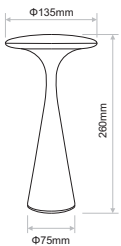

KEPLER

Exterior Inground, Surface, Wall, Bollard 

- KEPLER is a portable rechargeable lamp ideal for outdoor or indoor use.
- Material: Aluminium / black, white or brown colour.
- Charger and USB charging cable included 5V DC/1A (110/240V 50/60Hz).
- Battery: 2x2200mAh Li-ion, 3.7V
- Battery charging time: 5 hours (5V/1A).
- Touch switch, Stepless dimmable, Memory of brightness & Colour Temperature.
- Battery life according to light output: 10-120hrs.
- Ingress Protection: IP54

Rechargeable 

IP54

Code	Colour	Watt	CCT - Lumen	CRI	Battery	Voltage	Dimensions	IP Rate
TAB.008	Black	2W	2200-2700-3000K - 170lm	>80	2x2200mAh 3.7V	5VDC	Φ135mm x (H)260mm	IP54
TAB.009	White							
TAB.010	Brown							